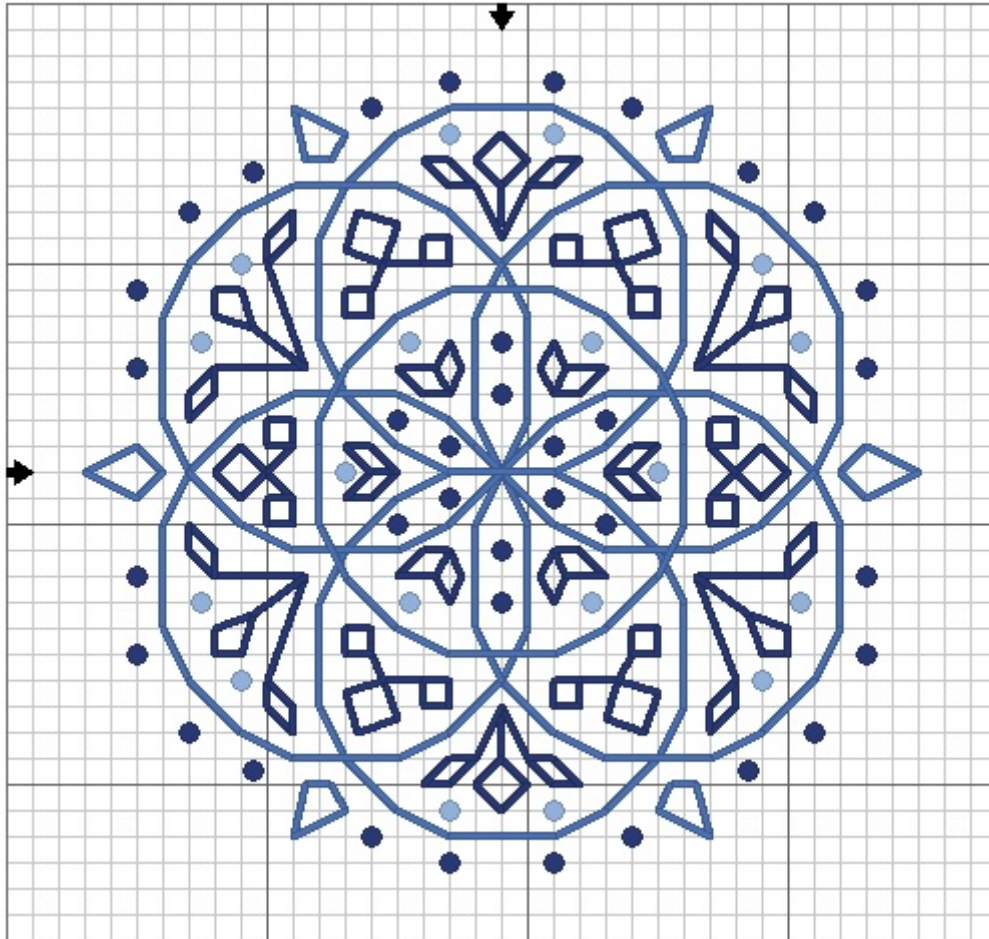

Tor Rhuann Designs

2020 Ornament

Is it a snowflake? A rangoli? Overlapping isolation bubbles? No matter your interpretation, or color scheme, may this bring some light to this singularly unpleasant year.

Stitch count: 32x30

When is a snowflake not a snowflake? Choosing a scheme other than blues and/or silvers can make this whatever you wish!

Feel free to add or subtract beads, or replace the outer diamonds with crystals if you wish.